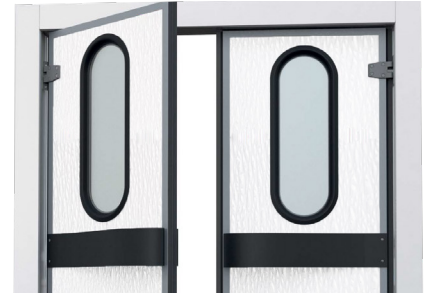

Recommended Finishes

Glasbord® with Surfaseal® for Walls and Ceilings

Hygienic Glasbord® with Surfaseal®
Wall panels by Crane Composites®

- Smooth / Embossed Finish
- 1.5mm / 1.9mm / 2.3mm Thick
- Fire Rating: Class C / Class B / Class A / FM Approval
- Available in 1.20m width to any length required, Can be made up to 2.4m Width.
- Color Match is available

Certifications

Hospitality Conference centre

Hygienic Wall and Ceiling Solutions

Installation Options / Engineered Solutions

Glasbord® with Surfaseal® Self Adhesive peel and stick panels (Hygibreak®)

Glasbord® with Surfaseal® laminated on Rigid Board (Hygimat)

Glasbord® with Surfaseal® Sandwich Panels (Hygispan®)

Glasbord® with Surfaseal® Modular Panels (Hygicold)

Traditional Installation

Custom Made Hygienic Doors (Hygidoor)

Profiles and Accessories

- PVC profiles (division bars, inside corners, outside corners)
- Stainless Steel Profiles
- Safety Barriers
- Polyurathane seam sealant
- Heavy duty skirting
- Suspended Ceiling Grid