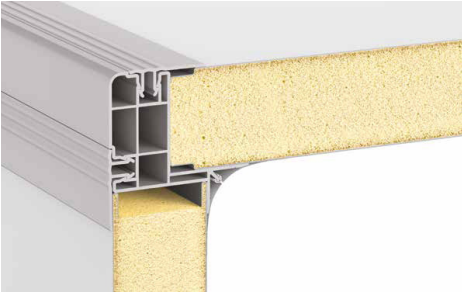

Recommended Finishes

Glasbord® with Surfaseal® for Walls and Ceilings

Hygienic Glasbord® with Surfaseal®
Wall panels by Crane Composites®

- Smooth / Embossed Finish
- 1.5mm / 1.9mm / 2.3mm Thick
- Fire Rating: Class C / Class B / Class A / FM Approval
- Available in 1.20m width to any length required, Can be made up to 2.4m Width.
- Color Match is available

Certifications

Hospitality Conference centre

Hygienic Wall and Ceiling Solutions

Installation Options / Engineered Solutions

Glasbord® with Surfaseal® Self Adhesive peel and stick panels (Hygibreak®)

Glasbord® with Surfaseal® laminated on Rigid Board (Hygimat)

Glasbord® with Surfaseal® Sandwich Panels (Hygispan®)

Glasbord® with Surfaseal® Modular Panels (Hygicold)

Traditional Installation

Custom Made Hygienic Doors (Hygidoor)

Profiles and Accessories

- PVC profiles (division bars, inside corners, outside corners)
- Stainless Steel Profiles
- Safety Barriers
- Polyurathane seam sealant
- Heavy duty skirting
- Suspended Ceiling Grid